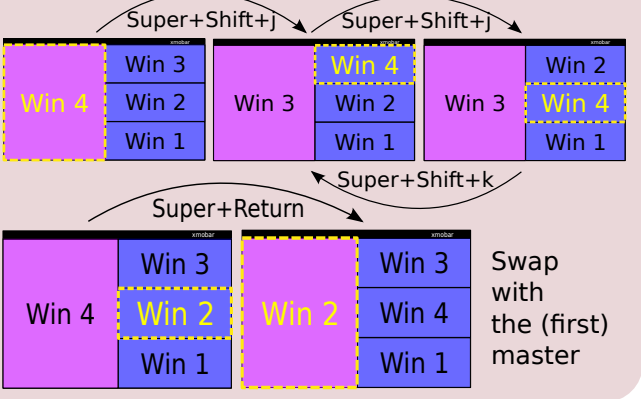

myModMask = mod4Mask

xmonad >> =

- Super+Shift+Return Launch xterm
- Super+Shift+c Close the window
- Super+p Applications launcher
- Super+q Reload xmonad
- Super+Shift+q Quit xmonad

- Launch xterm
- Close the window
- Applications launcher
- Reload xmonad
- Quit xmonad

Layouts

Resizing

Swapping

Moving

Dualscreen

Floating

Workspaces