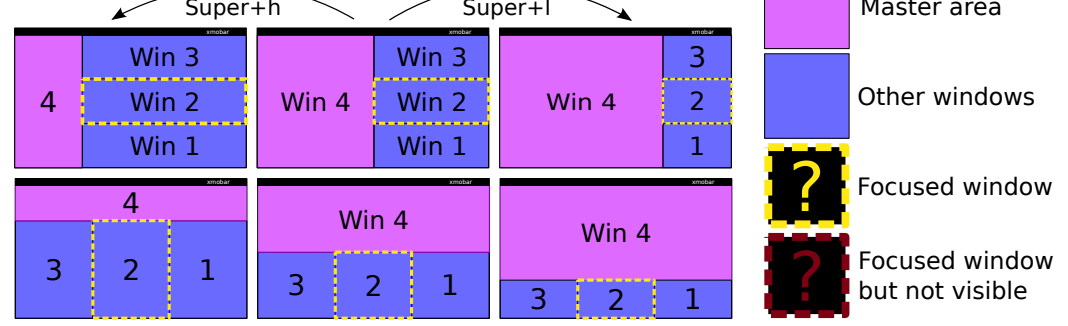

myModMask = mod4Mask

xmonad >> =

- Super+Shift+Return Launch xterm
- Super+Shift+c Close the window
- Super+p Applications launcher
- Super+q Reload xmonad
- Super+Shift+q Quit xmonad

- Launch xterm
- Close the window
- Applications launcher
- Reload xmonad
- Quit xmonad

Layouts

Resizing

Swapping

Moving

Dualscreen

Floating

Workspaces