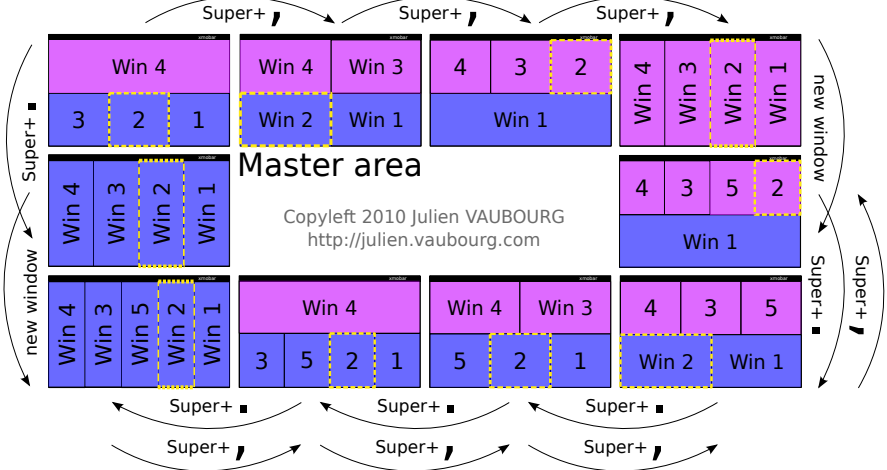

myModMask = mod4Mask

xmonad >> =

- Super+Shift+Return Launch xterm
- Super+Shift+c Close the window
- Super+p Applications launcher
- Super+q Reload xmonad
- Super+Shift+q Quit xmonad

- Launch xterm
- Close the window
- Applications launcher
- Reload xmonad
- Quit xmonad

Layouts

Resizing

Swapping

Moving

Dualscreen

Floating

Workspaces