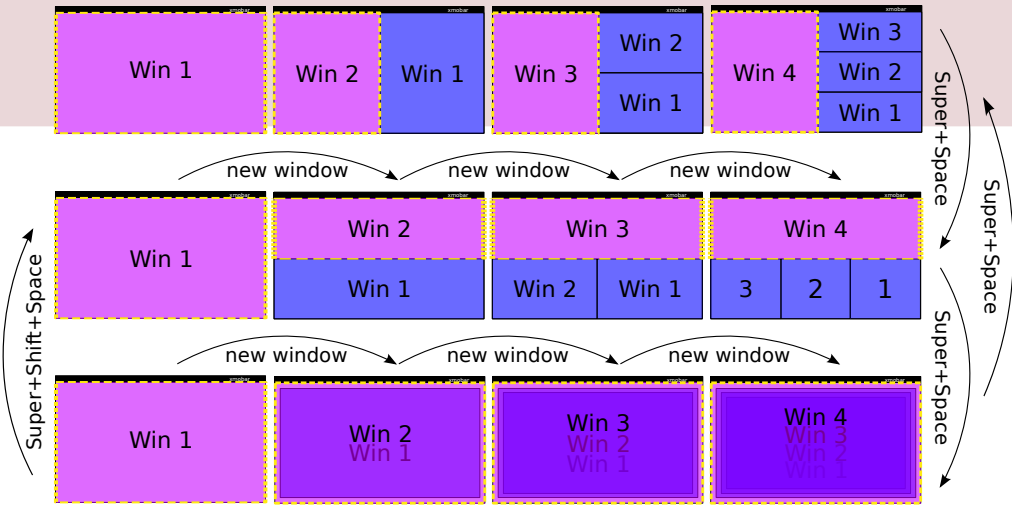

myModMask = mod4Mask

xmonad >> =

- Super+Shift+Return Launch xterm
- Super+Shift+c Close the window
- Super+p Applications launcher
- Super+q Reload xmonad
- Super+Shift+q Quit xmonad

- Launch xterm
- Close the window
- Applications launcher
- Reload xmonad
- Quit xmonad

Layouts

Resizing

Swapping

Moving

Dualscreen

Floating

Workspaces